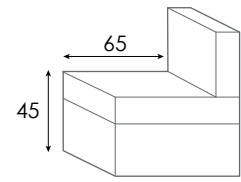

January Furniture Show

DENSITY 30SSCMHR+MICROFIBRE

DENSITY 35SCMHR + MICROFIBRE

DEPTH + SEAT HEIGHT

Model 5328 GRAVINA

Carcass: spruce, chipboard and multilayer panels.

Springing: polypropylene and natural elastic belts on seats.

Arms: stress-resistant polyurethane density 35SCMHR covered with Dacron hollow soft polyester fibre.

Plastic feet: h 4cm

SEAT WIDTH: 91 CM

Cod. 64
Large sofa

Cod. 14
Rectangular stool

SEAT WIDTH: 76 CM

Cod. 65
Maxi sofa

Cod. 09
Sofa

SEAT WIDTH: 61 CM

Cod. 207
Armchair scale down

Cod. 05
Loveseat