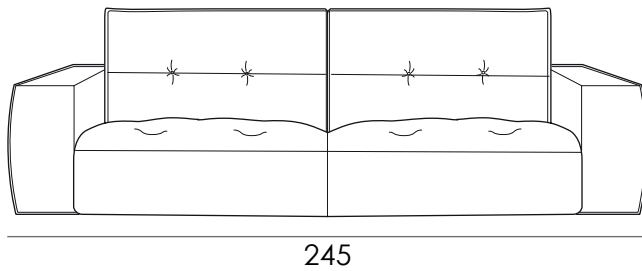

January Furniture Show

DENSITY 30SSCMHR+MICROFIBRE

DENSITY 35SCMHR + MICROFIBRE

DEPTH + SEAT HEIGHT

Model 5328 GRAVINA

Carcass: spruce, chipboard and multilayer panels.

Springing: polypropylene and natural elastic belts on seats.

Padding: stress-resistant polyurethane foam available in different densities.

Seat cushions: stress-resistant polyurethane density 35SCMHR covered with microfibre and Dacron

Back cushions: stress-resistant polyurethane density 30SSCMHR covered with microfibre Dacron.

Arms: stress-resistant polyurethane density 35SCMHR covered with Dacron hollow soft polyester fibre.

Plastic feet: h 4cm

SEAT WIDTH: 91 CM

Cod. 64
Large sofa

Cod. 14
Rectangular stool

SEAT WIDTH: 76 CM

Cod. 65
Maxi sofa

Cod. 09
Sofa

SEAT WIDTH: 61 CM

Cod. 207
Armchair scale down

Cod. 05
Loveseat