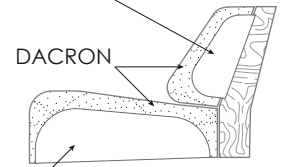

January Furniture Show

DENSITY 30SSCMHR+MICROFIBRE

DENSITY 35SCMHR + MICROFIBRE

DEPTH + SEAT HEIGHT

Model 5328 GRAVINA

Carcass: spruce, chipboard and multilayer panels.

Springing: polypropylene and natural elastic belts on seats.

Padding: stress-resistant polyurethane foam available in different densities.

Seat cushions: stress-resistant polyurethane density 35SCMHR covered with microfibre and Dacron

Back cushions: stress-resistant polyurethane density 30SSCMHR covered with microfibre Dacron.

Arms: stress-resistant polyurethane density 35SCMHR covered with Dacron hollow soft polyester fibre.

Plastic feet: h 4cm

SEAT WIDTH: 91 CM

Cod. 64
Large sofa

Cod. 14
Rectangular stool

SEAT WIDTH: 76 CM

Cod. 65
Maxi sofa