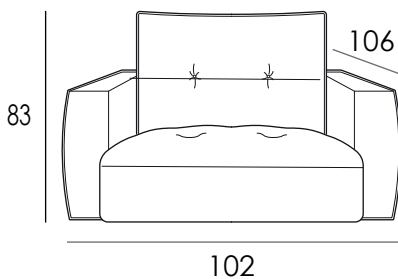

January Furniture Show

DENSITY 30SSCMHR+MICROFIBRE

DENSITY 35SCMHR + MICROFIBRE

DEPTH + SEAT HEIGHT

Model 5328 GRAVINA

Carcass: spruce, chipboard and multilayer panels.

Springing: polypropylene and natural elastic belts on seats.

Arms: stress-resistant polyurethane density 35SCMHR covered with Dacron hollow soft polyester fibre.

Plastic feet: h 4cm

SEAT WIDTH: 91 CM

Cod. 64
Large sofa

Cod. 14
Rectangular stool

SEAT WIDTH: 76 CM

Cod. 65
Maxi sofa

Cod. 09
Sofa

SEAT WIDTH: 61 CM

Cod. 207
Armchair scale down

Cod. 05
Loveseat