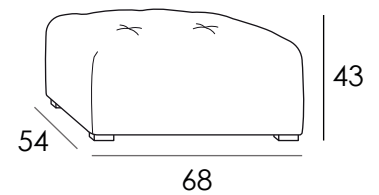

Arms: stress-resistant polyurethane density 35SCMHR covered with Dacron hollow soft polyester fibre.

Plastic feet: h 4cm

SEAT WIDTH: 91 CM

Cod. 64
Large sofa

Cod. 14
Rectangular stool

SEAT WIDTH: 76 CM

Cod. 65
Maxi sofa

Cod. 09
Sofa

SEAT WIDTH: 61 CM

Cod. 207
Armchair scale down

Cod. 05
Loveseat