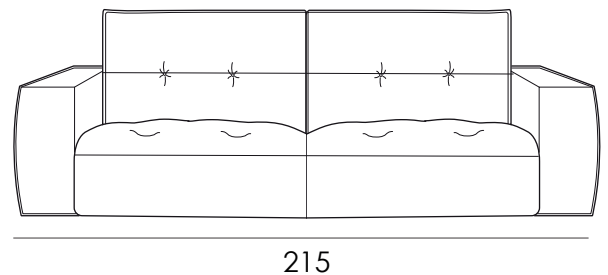

January Furniture Show

DENSITY 30SSCMHR+MICROFIBRE

DENSITY 35SCMHR + MICROFIBRE

DEPTH + SEAT HEIGHT

Model 5328 GRAVINA

Carcass: spruce, chipboard and multilayer panels.

Springing: polypropylene and natural elastic belts on seats.

Arms: stress-resistant polyurethane density 35SCMHR covered with Dacron hollow soft polyester fibre.

Plastic feet: h 4cm

SEAT WIDTH: 91 CM

Cod. 64
Large sofa

Cod. 14
Rectangular stool

SEAT WIDTH: 76 CM

Cod. 65
Maxi sofa

Cod. 09
Sofa

SEAT WIDTH: 61 CM

Cod. 207
Armchair scale down

Cod. 05
Loveseat