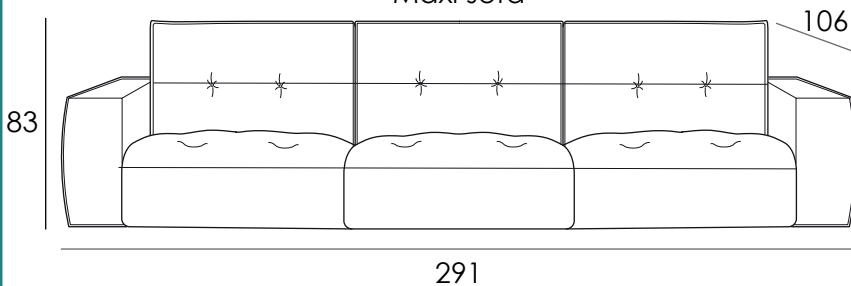

January Furniture Show

DENSITY 30SSCMHR+MICROFIBRE

DENSITY 35SCMHR + MICROFIBRE

DEPTH + SEAT HEIGHT

Model 5328 GRAVINA

Carcass: spruce, chipboard and multilayer panels.

Springing: polypropylene and natural elastic belts on seats.

Arms: stress-resistant polyurethane density 35SCMHR covered with Dacron hollow soft polyester fibre.

Plastic feet: h 4cm

SEAT WIDTH: 91 CM

Cod. 64
Large sofa

Cod. 14
Rectangular stool

SEAT WIDTH: 76 CM

Cod. 65
Maxi sofa

Cod. 09
Sofa

SEAT WIDTH: 61 CM

Cod. 207
Armchair scale down

Cod. 05
Loveseat