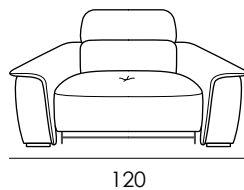

**Arms:** stress-resistant polyurethane density 30SCMHR covered with Dacron hollow soft polyester fibre.

**Feet:** wooden, h 4cm.

SEAT WIDTH: 84 CM

# Model 2707 AURELIA

SEAT WIDTH: 62 CM

**Cod. 05**  
 Loveseat

**Cod. 16sx/17dx**  
 Loveseat sectional

**Cod. 28**  
 Armless loveseat

**Cod. 42**  
 Loveseat 2 recliner

**Cod. 30sx/31dx**  
 Loveseat 1 recliner sectional

**Cod. 24sx/25dx**  
 Armchair 1 recliner sectional

**Cod. 00sx/02dx**  
 Armchair sectional

**Cod. 01**  
 Armless chair

**Cod. 36**  
 Recliner chair

**Cod. 03**  
 Armchair

**Cod. 112**  
 Square corner