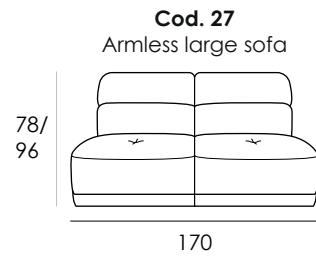

## Model 2707 AURELIA

**Carcass:** spruce, chipboard and multilayer panels.

**Springing:** polypropylene and natural elastic belts on back and rings on seats.

**Padding:** stress-resistant polyurethane foam available in different densities.

**Arms:** stress-resistant polyurethane density 30SCMHR covered with Dacron hollow soft polyester fibre.

**Feet:** wooden, h 4cm.

SEAT WIDTH: 84 CM

# Model 2707 AURELIA

SEAT WIDTH: 62 CM

**Cod. 05**  
 Loveseat

**Cod. 16sx/17dx**  
 Loveseat sectional

**Cod. 28**  
 Armless loveseat

**Cod. 42**  
 Loveseat 2 recliner

**Cod. 30sx/31dx**  
 Loveseat 1 recliner sectional