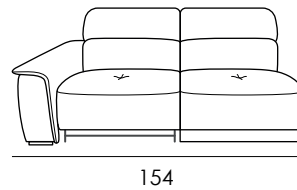

**Arms:** stress-resistant polyurethane density 30SCMHR covered with Dacron hollow soft polyester fibre.

**Feet:** wooden, h 4cm.

SEAT WIDTH: 84 CM

# Model 2707 AURELIA

SEAT WIDTH: 62 CM

**Cod. 05**  
 Loveseat

**Cod. 16sx/17dx**  
 Loveseat sectional

**Cod. 28**  
 Armless loveseat

**Cod. 42**  
 Loveseat 2 recliner

**Cod. 30sx/31dx**  
 Loveseat 1 recliner sectional