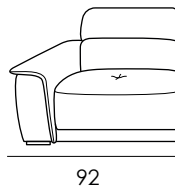

Cod. 00sx/02dx
Armchair sectional