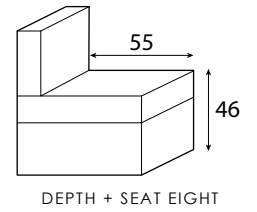

**Arms:** stress-resistant polyurethane density 30SCMHR covered with Dacron hollow soft polyester fibre.

**Feet:** wooden, h 4cm.

SEAT WIDTH: 84 CM

# Model 2707 AURELIA

SEAT WIDTH: 62 CM

**Cod. 05**  
 Loveseat

**Cod. 16sx/17dx**  
 Loveseat sectional

**Cod. 28**  
 Armless loveseat

**Cod. 42**  
 Loveseat 2 recliner

**Cod. 30sx/31dx**  
 Loveseat 1 recliner sectional