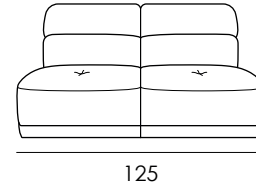

**Arms:** stress-resistant polyurethane density 30SCMHR covered with Dacron hollow soft polyester fibre.

**Feet:** wooden, h 4cm.

SEAT WIDTH: 84 CM

# Model 2707 AURELIA

SEAT WIDTH: 62 CM

**Cod. 05**  
 Loveseat

**Cod. 16sx/17dx**  
 Loveseat sectional

**Cod. 28**  
 Armless loveseat

**Cod. 42**  
 Loveseat 2 recliner

**Cod. 30sx/31dx**  
 Loveseat 1 recliner sectional