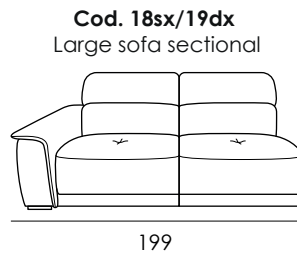

## Model 2707 AURELIA

**Carcass:** spruce, chipboard and multilayer panels.

**Springing:** polypropylene and natural elastic belts on back and rings on seats.

**Padding:** stress-resistant polyurethane foam available in different densities.

**Arms:** stress-resistant polyurethane density 30SCMHR covered with Dacron hollow soft polyester fibre.

**Feet:** wooden, h 4cm.

SEAT WIDTH: 84 CM

# Model 2707 AURELIA

SEAT WIDTH: 62 CM

**Cod. 05**  
 Loveseat

**Cod. 16sx/17dx**  
 Loveseat sectional

**Cod. 28**  
 Armless loveseat

**Cod. 42**  
 Loveseat 2 recliner

**Cod. 30sx/31dx**  
 Loveseat 1 recliner sectional