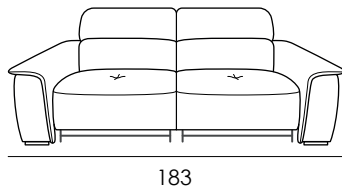

**Arms:** stress-resistant polyurethane density 30SCMHR covered with Dacron hollow soft polyester fibre.

**Feet:** wooden, h 4cm.

SEAT WIDTH: 84 CM

# Model 2707 AURELIA

SEAT WIDTH: 62 CM

**Cod. 05**  
 Loveseat

**Cod. 16sx/17dx**  
 Loveseat sectional

**Cod. 28**  
 Armless loveseat

**Cod. 42**  
 Loveseat 2 recliner

**Cod. 30sx/31dx**  
 Loveseat 1 recliner sectional