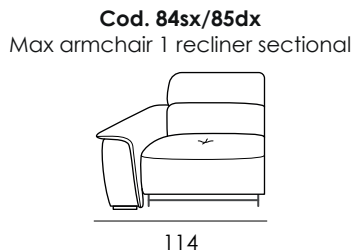

**Arms:** stress-resistant polyurethane density 30SCMHR covered with Dacron hollow soft polyester fibre.

**Feet:** wooden, h 4cm.

SEAT WIDTH: 84 CM

# Model 2707 AURELIA

SEAT WIDTH: 62 CM

**Cod. 05**  
 Loveseat

**Cod. 16sx/17dx**  
 Loveseat sectional

**Cod. 28**  
 Armless loveseat

**Cod. 42**  
 Loveseat 2 recliner

**Cod. 30sx/31dx**  
 Loveseat 1 recliner sectional