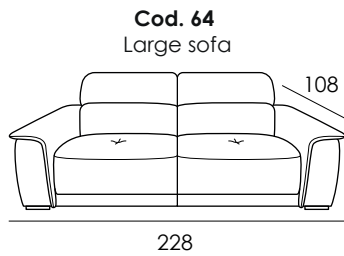

## Model 2707 AURELIA

**Carcass:** spruce, chipboard and multilayer panels.

**Springing:** polypropylene and natural elastic belts on back and rings on seats.

**Padding:** stress-resistant polyurethane foam available in different densities.

**Arms:** stress-resistant polyurethane density 30SCMHR covered with Dacron hollow soft polyester fibre.

**Feet:** wooden, h 4cm.

SEAT WIDTH: 84 CM

# Model 2707 AURELIA

SEAT WIDTH: 62 CM

**Cod. 05**  
 Loveseat

**Cod. 16sx/17dx**  
 Loveseat sectional

**Cod. 28**  
 Armless loveseat

**Cod. 42**  
 Loveseat 2 recliner

**Cod. 30sx/31dx**  
 Loveseat 1 recliner sectional