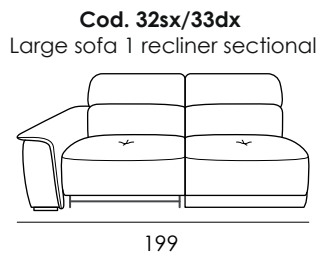

## Model 2707 AURELIA

**Carcass:** spruce, chipboard and multilayer panels.

**Springing:** polypropylene and natural elastic belts on back and rings on seats.

**Padding:** stress-resistant polyurethane foam available in different densities.

**Arms:** stress-resistant polyurethane density 30SCMHR covered with Dacron hollow soft polyester fibre.

**Feet:** wooden, h 4cm.

SEAT WIDTH: 84 CM

# Model 2707 AURELIA

SEAT WIDTH: 62 CM

**Cod. 05**  
 Loveseat

**Cod. 16sx/17dx**  
 Loveseat sectional

**Cod. 28**  
 Armless loveseat

**Cod. 42**  
 Loveseat 2 recliner

**Cod. 30sx/31dx**  
 Loveseat 1 recliner sectional