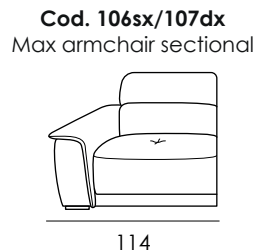

**Arms:** stress-resistant polyurethane density 30SCMHR covered with Dacron hollow soft polyester fibre.

**Feet:** wooden, h 4cm.

SEAT WIDTH: 84 CM

# Model 2707 AURELIA

SEAT WIDTH: 62 CM

**Cod. 05**  
 Loveseat

**Cod. 16sx/17dx**  
 Loveseat sectional

**Cod. 28**  
 Armless loveseat

**Cod. 42**  
 Loveseat 2 recliner

**Cod. 30sx/31dx**  
 Loveseat 1 recliner sectional