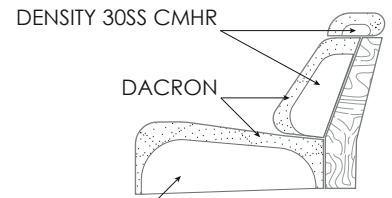

January Furniture Show