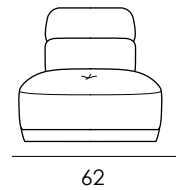

Cod. 01
Armless chair