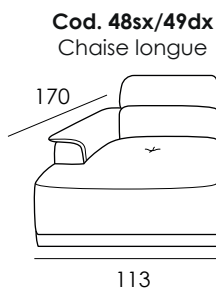

**Arms:** stress-resistant polyurethane density 30SCMHR covered with Dacron hollow soft polyester fibre.

**Feet:** wooden, h 4cm.

SEAT WIDTH: 84 CM

# Model 2707 AURELIA

SEAT WIDTH: 62 CM

**Cod. 05**  
 Loveseat

**Cod. 16sx/17dx**  
 Loveseat sectional

**Cod. 28**  
 Armless loveseat

**Cod. 42**  
 Loveseat 2 recliner

**Cod. 30sx/31dx**  
 Loveseat 1 recliner sectional