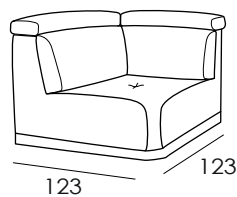

**Arms:** stress-resistant polyurethane density 30SCMHR covered with Dacron hollow soft polyester fibre.

**Feet:** wooden, h 4cm.

SEAT WIDTH: 84 CM

# Model 2707 AURELIA

SEAT WIDTH: 62 CM

**Cod. 05**  
 Loveseat

**Cod. 16sx/17dx**  
 Loveseat sectional

**Cod. 28**  
 Armless loveseat

**Cod. 42**  
 Loveseat 2 recliner

**Cod. 30sx/31dx**  
 Loveseat 1 recliner sectional

**Cod. 24sx/25dx**  
 Armchair 1 recliner sectional

**Cod. 00sx/02dx**  
 Armchair sectional

**Cod. 01**  
 Armless chair

**Cod. 36**  
 Recliner chair

**Cod. 03**  
 Armchair

**Cod. 112**  
 Square corner