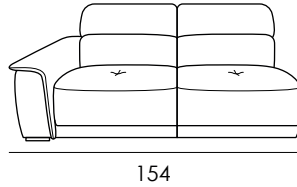

**Arms:** stress-resistant polyurethane density 30SCMHR covered with Dacron hollow soft polyester fibre.

**Feet:** wooden, h 4cm.

SEAT WIDTH: 84 CM

# Model 2707 AURELIA

SEAT WIDTH: 62 CM

**Cod. 05**  
 Loveseat

**Cod. 16sx/17dx**  
 Loveseat sectional

**Cod. 28**  
 Armless loveseat

**Cod. 42**  
 Loveseat 2 recliner

**Cod. 30sx/31dx**  
 Loveseat 1 recliner sectional