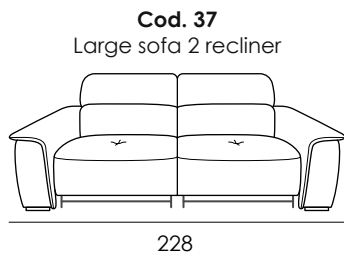

## Model 2707 AURELIA

**Carcass:** spruce, chipboard and multilayer panels.

**Springing:** polypropylene and natural elastic belts on back and rings on seats.

**Padding:** stress-resistant polyurethane foam available in different densities.

**Arms:** stress-resistant polyurethane density 30SCMHR covered with Dacron hollow soft polyester fibre.

**Feet:** wooden, h 4cm.

SEAT WIDTH: 84 CM

# Model 2707 AURELIA

SEAT WIDTH: 62 CM

**Cod. 05**  
 Loveseat

**Cod. 16sx/17dx**  
 Loveseat sectional

**Cod. 28**  
 Armless loveseat

**Cod. 42**  
 Loveseat 2 recliner

**Cod. 30sx/31dx**  
 Loveseat 1 recliner sectional