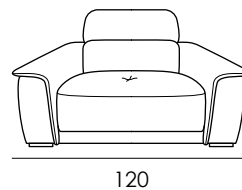

**Arms:** stress-resistant polyurethane density 30SCMHR covered with Dacron hollow soft polyester fibre.

**Feet:** wooden, h 4cm.

SEAT WIDTH: 84 CM

# Model 2707 AURELIA

SEAT WIDTH: 62 CM

**Cod. 05**  
 Loveseat

**Cod. 16sx/17dx**  
 Loveseat sectional

**Cod. 28**  
 Armless loveseat

**Cod. 42**  
 Loveseat 2 recliner

**Cod. 30sx/31dx**  
 Loveseat 1 recliner sectional

**Cod. 24sx/25dx**  
 Armchair 1 recliner sectional

**Cod. 00sx/02dx**  
 Armchair sectional

**Cod. 01**  
 Armless chair

**Cod. 36**  
 Recliner chair

**Cod. 03**  
 Armchair

**Cod. 112**  
 Square corner