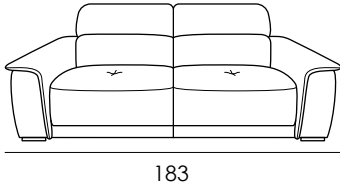

**Arms:** stress-resistant polyurethane density 30SCMHR covered with Dacron hollow soft polyester fibre.

**Feet:** wooden, h 4cm.

SEAT WIDTH: 84 CM

# Model 2707 AURELIA

SEAT WIDTH: 62 CM

**Cod. 05**  
 Loveseat

**Cod. 16sx/17dx**  
 Loveseat sectional

**Cod. 28**  
 Armless loveseat

**Cod. 42**  
 Loveseat 2 recliner

**Cod. 30sx/31dx**  
 Loveseat 1 recliner sectional