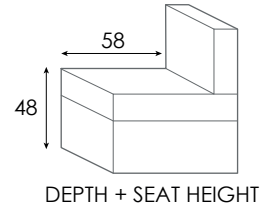

January Furniture Show