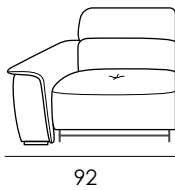

Cod. 24sx/25dx
Armchair 1 recliner sectional