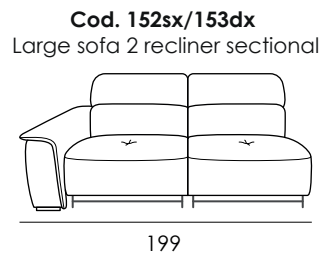

## Model 2707 AURELIA

**Carcass:** spruce, chipboard and multilayer panels.

**Springing:** polypropylene and natural elastic belts on back and rings on seats.

**Padding:** stress-resistant polyurethane foam available in different densities.

**Arms:** stress-resistant polyurethane density 30SCMHR covered with Dacron hollow soft polyester fibre.

**Feet:** wooden, h 4cm.

SEAT WIDTH: 84 CM

# Model 2707 AURELIA

SEAT WIDTH: 62 CM

**Cod. 05**  
 Loveseat

**Cod. 16sx/17dx**  
 Loveseat sectional

**Cod. 28**  
 Armless loveseat

**Cod. 42**  
 Loveseat 2 recliner

**Cod. 30sx/31dx**  
 Loveseat 1 recliner sectional