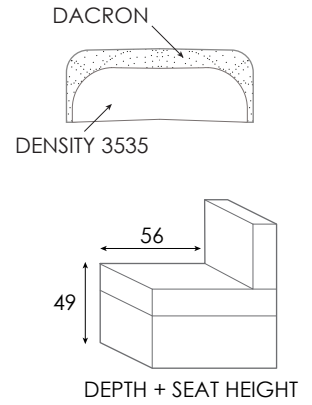

January Furniture Show