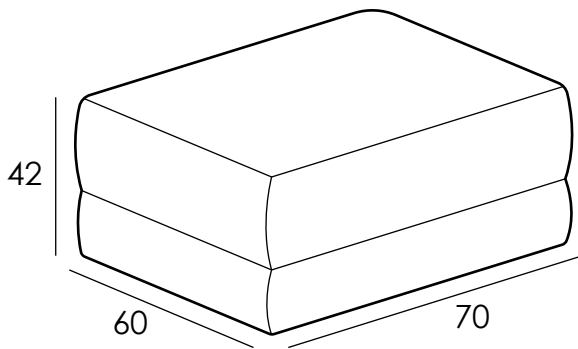

January Furniture Show

Model 2230 GHIRLANDAIO

Carcass: spruce, chipboard and multilayer panels.

Springing: polypropylene and natural elastic belts on seats.

Padding: stress-resistant polyurethane foam available in different densities.

Seat cushions: stress-resistant polyurethane density VITA 3535 covered with Dacron hollow soft polyester fibre.

Feet: h 2 cm, plastic.

Cod. 14
Rectangular stool

Cod. 15
Storage footstool