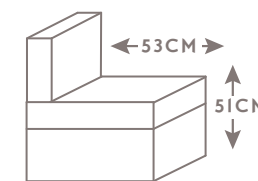

# SELVA

CODE 64 | LARGE SOFA

CODE 09 | SOFA

CODE 05 | LOVESEAT

CODE 03 | ARMCHAIR

CODE 40sx 41dx | LARGE SOFA  
1 RCL LHF/RHF

CODE 88sx 89dx | SOFA  
1 RCL LHF/RHF

CODE 38sx 39dx | LOVESEAT  
1 RCL LHF/RHF

CODE 36 | RECLINER CHAIR

CODE 37 | LARGE SOFA  
2 RECLINERS

CODE 90 | SOFA  
2 RECLINERS

CODE 42 | LOVESEAT  
2 RECLINERS

PROFONDITÀ + ALTEZZA SEDUTA