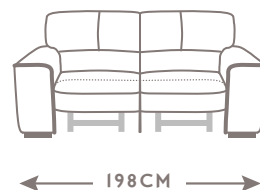

# SELVA

CODE 64 | LARGE SOFA

CODE 09 | SOFA

CODE 05 | LOVESEAT

CODE 03 | ARMCHAIR

CODE 40sx 41dx | LARGE SOFA  
1 RCL LHF/RHF

CODE 88sx 89dx | SOFA  
1 RCL LHF/RHF

CODE 38sx 39dx | LOVESEAT  
1 RCL LHF/RHF

CODE 36 | RECLINER CHAIR

CODE 37 | LARGE SOFA  
2 RECLINERS

CODE 90 | SOFA  
2 RECLINERS

CODE 42 | LOVESEAT  
2 RECLINERS

PROFONDITÀ + ALTEZZA SEDUTA