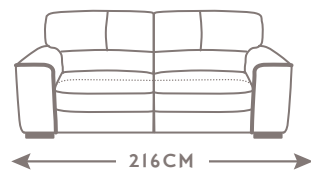

# SELVA

CODE 64 | LARGE SOFA

CODE 09 | SOFA

CODE 05 | LOVESEAT

CODE 03 | ARMCHAIR

CODE 40sx 41dx | LARGE SOFA  
1 RCL LHF/RHF

CODE 88sx 89dx | SOFA  
1 RCL LHF/RHF

CODE 38sx 39dx | LOVESEAT  
1 RCL LHF/RHF

CODE 36 | RECLINER CHAIR

CODE 37 | LARGE SOFA  
2 RECLINERS

CODE 90 | SOFA  
2 RECLINERS

CODE 42 | LOVESEAT  
2 RECLINERS

PROFONDITÀ + ALTEZZA SEDUTA