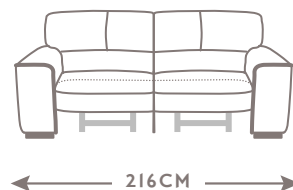

# SELVA

CODE 64 | LARGE SOFA

CODE 09 | SOFA

CODE 05 | LOVESEAT

CODE 03 | ARMCHAIR

CODE 40sx 41dx | LARGE SOFA  
1 RCL LHF/RHF

CODE 88sx 89dx | SOFA  
1 RCL LHF/RHF

CODE 38sx 39dx | LOVESEAT  
1 RCL LHF/RHF

CODE 36 | RECLINER CHAIR

CODE 37 | LARGE SOFA  
2 RECLINERS

CODE 90 | SOFA  
2 RECLINERS

CODE 42 | LOVESEAT  
2 RECLINERS

PROFONDITÀ + ALTEZZA SEDUTA