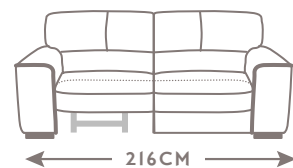

# SELVA

CODE 64 | LARGE SOFA

CODE 09 | SOFA

CODE 05 | LOVESEAT

CODE 03 | ARMCHAIR

CODE 40sx 41dx | LARGE SOFA  
1 RCL LHF/RHF

CODE 88sx 89dx | SOFA  
1 RCL LHF/RHF

CODE 38sx 39dx | LOVESEAT  
1 RCL LHF/RHF

CODE 36 | RECLINER CHAIR

CODE 37 | LARGE SOFA  
2 RECLINERS

CODE 90 | SOFA  
2 RECLINERS

CODE 42 | LOVESEAT  
2 RECLINERS

PROFONDITÀ + ALTEZZA SEDUTA