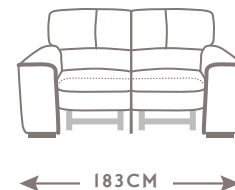

# SELVA

CODE 64 | LARGE SOFA

CODE 09 | SOFA

CODE 05 | LOVESEAT

CODE 03 | ARMCHAIR

CODE 40sx 41dx | LARGE SOFA  
1 RCL LHF/RHF

CODE 88sx 89dx | SOFA  
1 RCL LHF/RHF

CODE 38sx 39dx | LOVESEAT  
1 RCL LHF/RHF

CODE 36 | RECLINER CHAIR

CODE 37 | LARGE SOFA  
2 RECLINERS

CODE 90 | SOFA  
2 RECLINERS

CODE 42 | LOVESEAT  
2 RECLINERS

PROFONDITÀ + ALTEZZA SEDUTA