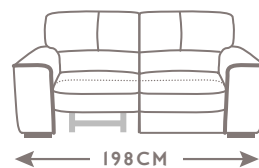

# SELVA

CODE 64 | LARGE SOFA

CODE 09 | SOFA

CODE 05 | LOVESEAT

CODE 03 | ARMCHAIR

CODE 40sx 41dx | LARGE SOFA  
1 RCL LHF/RHF

CODE 88sx 89dx | SOFA  
1 RCL LHF/RHF

CODE 38sx 39dx | LOVESEAT  
1 RCL LHF/RHF

CODE 36 | RECLINER CHAIR

CODE 37 | LARGE SOFA  
2 RECLINERS

CODE 90 | SOFA  
2 RECLINERS

CODE 42 | LOVESEAT  
2 RECLINERS

PROFONDITÀ + ALTEZZA SEDUTA