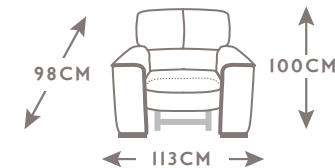

# SELVA

CODE 64 | LARGE SOFA

CODE 09 | SOFA

CODE 05 | LOVESEAT

CODE 03 | ARMCHAIR

CODE 40sx 41dx | LARGE SOFA  
1 RCL LHF/RHF

CODE 88sx 89dx | SOFA  
1 RCL LHF/RHF

CODE 38sx 39dx | LOVESEAT  
1 RCL LHF/RHF

CODE 36 | RECLINER CHAIR

CODE 37 | LARGE SOFA  
2 RECLINERS

CODE 90 | SOFA  
2 RECLINERS

CODE 42 | LOVESEAT  
2 RECLINERS

PROFONDITÀ + ALTEZZA SEDUTA