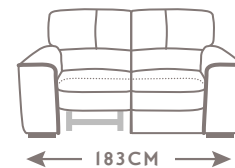

# SELVA

CODE 64 | LARGE SOFA

CODE 09 | SOFA

CODE 05 | LOVESEAT

CODE 03 | ARMCHAIR

CODE 40sx 41dx | LARGE SOFA  
1 RCL LHF/RHF

CODE 88sx 89dx | SOFA  
1 RCL LHF/RHF

CODE 38sx 39dx | LOVESEAT  
1 RCL LHF/RHF

CODE 36 | RECLINER CHAIR

CODE 37 | LARGE SOFA  
2 RECLINERS

CODE 90 | SOFA  
2 RECLINERS

CODE 42 | LOVESEAT  
2 RECLINERS

PROFONDITÀ + ALTEZZA SEDUTA