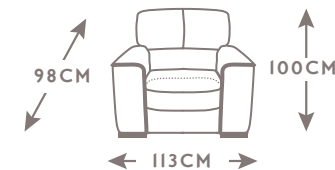

# SELVA

CODE 64 | LARGE SOFA

CODE 09 | SOFA

CODE 05 | LOVESEAT

CODE 03 | ARMCHAIR

CODE 40sx 41dx | LARGE SOFA  
1 RCL LHF/RHF

CODE 88sx 89dx | SOFA  
1 RCL LHF/RHF

CODE 38sx 39dx | LOVESEAT  
1 RCL LHF/RHF

CODE 36 | RECLINER CHAIR

CODE 37 | LARGE SOFA  
2 RECLINERS

CODE 90 | SOFA  
2 RECLINERS

CODE 42 | LOVESEAT  
2 RECLINERS

PROFONDITÀ + ALTEZZA SEDUTA