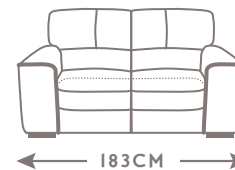

# SELVA

CODE 64 | LARGE SOFA

CODE 09 | SOFA

CODE 05 | LOVESEAT

CODE 03 | ARMCHAIR

CODE 40sx 41dx | LARGE SOFA  
1 RCL LHF/RHF

CODE 88sx 89dx | SOFA  
1 RCL LHF/RHF

CODE 38sx 39dx | LOVESEAT  
1 RCL LHF/RHF

CODE 36 | RECLINER CHAIR

CODE 37 | LARGE SOFA  
2 RECLINERS

CODE 90 | SOFA  
2 RECLINERS

CODE 42 | LOVESEAT  
2 RECLINERS

PROFONDITÀ + ALTEZZA SEDUTA