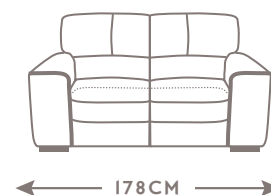

DIVANO
GUTTUSO

italia
LIVING
ITALIAN FEELINGS

MODELLO 245I

GUTTUSO

CODE 64 | LARGE SOFA

CODE 09 | SOFA

CODE 05 | LOVESEAT

CODE 03 | ARMCHAIR