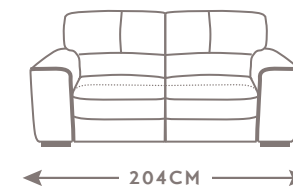

DIVANO
GUTTUSO

italia
LIVING
ITALIAN FEELINGS

MODELLO 245I

GUTTUSO

CODE 64 | LARGE SOFA

CODE 09 | SOFA

CODE 05 | LOVESEAT

CODE 03 | ARMCHAIR