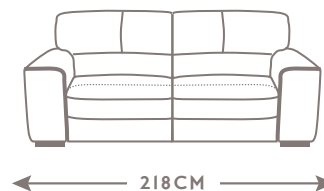

DIVANO
GUTTUSO

italia
LIVING
ITALIAN FEELINGS

MODELLO 245I

GUTTUSO

CODE 64 | LARGE SOFA

CODE 09 | SOFA

CODE 05 | LOVESEAT

CODE 03 | ARMCHAIR