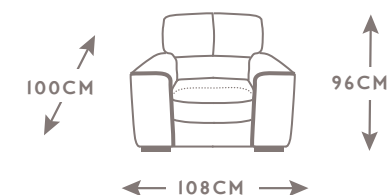

DIVANO
GUTTUSO

italia
LIVING
ITALIAN FEELINGS

MODELLO 245I

GUTTUSO

CODE 64 | LARGE SOFA

CODE 09 | SOFA

CODE 05 | LOVESEAT

CODE 03 | ARMCHAIR