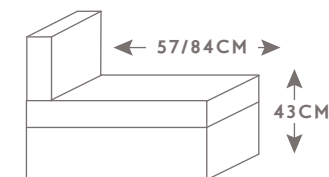

PROFONDITA'
+
ALTEZZA SEDUTA

SEAT WIDTH (98 CM)

SEAT WIDTH (88 CM)

SEAT WIDTH (78 CM)

Code 64
Large Sofa

Code 09
Sofa

Code 05
Loveseat

SPECIFICHE TECNICHE TECHNICAL SPECIFICATIONS