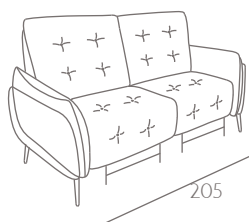

DIVANO

BOLZANO

italia
LIVING
ITALIAN FEELINGS

MODELLO 5161

BOLZANO

PROFONDITA'
+
ALTEZZA SEDUTA

SEAT WIDTH (94 CM)

Code 37
Large Sofa 2 rcl

Code 64
Large Sofa

SEAT WIDTH (103CM)

Code 84sx/85dx
Maxi recliner chair 1 arm

Code 58sx/59dx
Corner and terminal chair

SEAT WIDTH (84 CM)

Code 90
Sofa 2 rcl

Code 09
Sofa

SEAT WIDTH (74CM)