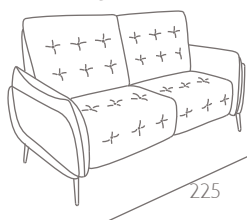

DIVANO

BOLZANO

italia
LIVING
ITALIAN FEELINGS

MODELLO 5161

BOLZANO

PROFONDITA'
+
ALTEZZA SEDUTA

SEAT WIDTH (94 CM)

Code 37
Large Sofa 2 rcl

Code 64
Large Sofa

SEAT WIDTH (103CM)

Code 84sx/85dx
Maxi recliner chair 1 arm

Code 58sx/59dx
Corner and terminal chair

SEAT WIDTH (84 CM)

Code 90
Sofa 2 rcl

Code 09
Sofa

SEAT WIDTH (74CM)