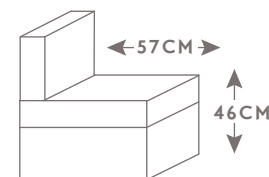

DIVANO

BOLZANO

italia
LIVING
ITALIAN FEELINGS

MODELLO 5161

BOLZANO

PROFONDITA'
+
ALTEZZA SEDUTA

SEAT WIDTH (94 CM)

Code 37
Large Sofa 2 rcl

Code 64
Large Sofa

SEAT WIDTH (103CM)

Code 84sx/85dx
Maxi recliner chair 1 arm

Code 58sx/59dx
Corner and terminal chair

SEAT WIDTH (84 CM)

Code 90
Sofa 2 rcl

Code 09
Sofa

SEAT WIDTH (74CM)