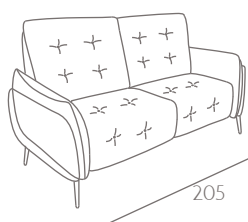

DIVANO

BOLZANO

italia
LIVING
ITALIAN FEELINGS

MODELLO 5161

BOLZANO

PROFONDITA'
+
ALTEZZA SEDUTA

SEAT WIDTH (94 CM)

Code 37
Large Sofa 2 rcl

Code 64
Large Sofa

SEAT WIDTH (103CM)

Code 84sx/85dx
Maxi recliner chair 1 arm

Code 58sx/59dx
Corner and terminal chair

SEAT WIDTH (84 CM)

Code 90
Sofa 2 rcl

Code 09
Sofa

SEAT WIDTH (74CM)