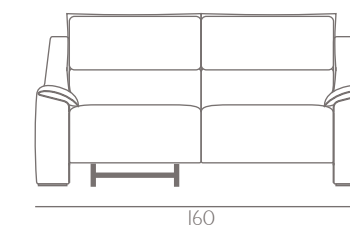

DIVANO

SANREMO

italia
LIVING
ITALIAN FEELINGS

MODELLO 5151

SANREMO

PROFONDITA'
+
ALTEZZA SEDUTA

SEAT WIDTH (80 CM)

Code 64
Large Sofa

Code 37
Large Sofa 2rcl

Code 40sx/41dx
Large Sofa lrc1 lhf/rhf

SEAT WIDTH (60 CM)

Code 05
Loveseat

Code 03
Armchair

Code 36
Recliner chair

Code 42
Loveseat 2rcl

Code 38sx/39dx
Loveseat lrc1 lhf/rhf