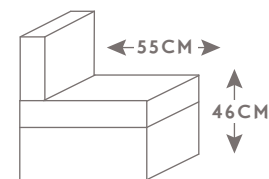

DIVANO

SANREMO

italia
LIVING
ITALIAN FEELINGS

MODELLO 5151

SANREMO

PROFONDITA'
+
ALTEZZA SEDUTA

SEAT WIDTH (80 CM)

Code 64
Large Sofa

Code 37
Large Sofa 2rcl

Code 40sx/41dx
Large Sofa lrc1 lhf/rhf

SEAT WIDTH (60 CM)

Code 05
Loveseat

Code 03
Armchair

Code 36
Recliner chair

Code 42
Loveseat 2rcl

Code 38sx/39dx
Loveseat lrc1 lhf/rhf