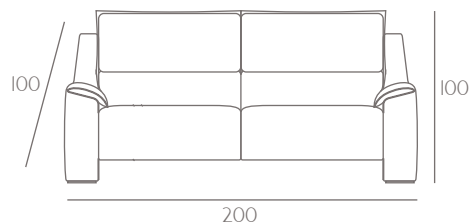

DIVANO

SANREMO

italia
LIVING
ITALIAN FEELINGS

MODELLO 5151

SANREMO

PROFONDITA'
+
ALTEZZA SEDUTA

SEAT WIDTH (80 CM)

Code 64
Large Sofa

Code 37
Large Sofa 2rcl

Code 40sx/41dx
Large Sofa lrc1 lhf/rhf

SEAT WIDTH (60 CM)

Code 05
Loveseat

Code 03
Armchair

Code 36
Recliner chair

Code 42
Loveseat 2rcl

Code 38sx/39dx
Loveseat lrc1 lhf/rhf