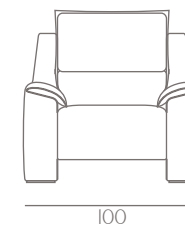

DIVANO

SANREMO

italia
LIVING
ITALIAN FEELINGS

MODELLO 5151

SANREMO

PROFONDITA'
+
ALTEZZA SEDUTA

SEAT WIDTH (80 CM)

Code 64
Large Sofa

Code 37
Large Sofa 2rcl

Code 40sx/41dx
Large Sofa lrc1 lhf/rhf

SEAT WIDTH (60 CM)

Code 05
Loveseat

Code 03
Armchair

Code 36
Recliner chair

Code 42
Loveseat 2rcl

Code 38sx/39dx
Loveseat lrc1 lhf/rhf