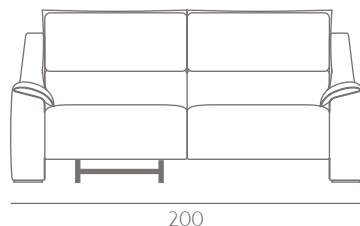

DIVANO

SANREMO

italia
LIVING
ITALIAN FEELINGS

MODELLO 5151

SANREMO

PROFONDITA'
+
ALTEZZA SEDUTA

SEAT WIDTH (80 CM)

Code 64
Large Sofa

Code 37
Large Sofa 2rcl

Code 40sx/41dx
Large Sofa lrc1 lhf/rhf

SEAT WIDTH (60 CM)

Code 05
Loveseat

Code 03
Armchair

Code 36
Recliner chair

Code 42
Loveseat 2rcl

Code 38sx/39dx
Loveseat lrc1 lhf/rhf