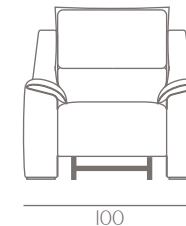

DIVANO

SANREMO

italia
LIVING
ITALIAN FEELINGS

MODELLO 5151

SANREMO

PROFONDITA'
+
ALTEZZA SEDUTA

SEAT WIDTH (80 CM)

Code 64
Large Sofa

Code 37
Large Sofa 2rcl

Code 40sx/41dx
Large Sofa lrc1 lhf/rhf

SEAT WIDTH (60 CM)

Code 05
Loveseat

Code 03
Armchair

Code 36
Recliner chair

Code 42
Loveseat 2rcl

Code 38sx/39dx
Loveseat lrc1 lhf/rhf