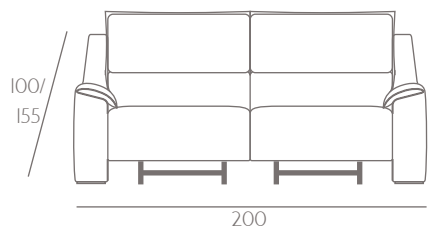

DIVANO

SANREMO

italia
LIVING
ITALIAN FEELINGS

MODELLO 5151

SANREMO

PROFONDITA'
+
ALTEZZA SEDUTA

SEAT WIDTH (80 CM)

Code 64
Large Sofa

Code 37
Large Sofa 2rcl

Code 40sx/41dx
Large Sofa lrc1 lhf/rhf

SEAT WIDTH (60 CM)

Code 05
Loveseat

Code 03
Armchair

Code 36
Recliner chair

Code 42
Loveseat 2rcl

Code 38sx/39dx
Loveseat lrc1 lhf/rhf