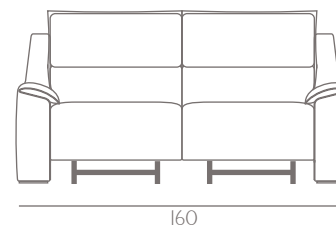

DIVANO

SANREMO

italia
LIVING
ITALIAN FEELINGS

MODELLO 5151

SANREMO

PROFONDITA'
+
ALTEZZA SEDUTA

SEAT WIDTH (80 CM)

Code 64
Large Sofa

Code 37
Large Sofa 2rcl

Code 40sx/41dx
Large Sofa lrc1 lhf/rhf

SEAT WIDTH (60 CM)

Code 05
Loveseat

Code 03
Armchair

Code 36
Recliner chair

Code 42
Loveseat 2rcl

Code 38sx/39dx
Loveseat lrc1 lhf/rhf