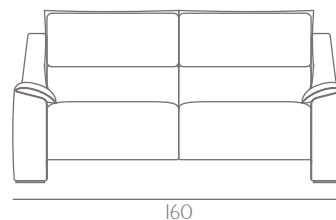

DIVANO

SANREMO

italia
LIVING
ITALIAN FEELINGS

MODELLO 5151

SANREMO

PROFONDITA'
+
ALTEZZA SEDUTA

SEAT WIDTH (80 CM)

Code 64
Large Sofa

Code 37
Large Sofa 2rcl

Code 40sx/41dx
Large Sofa lrc1 lhf/rhf

SEAT WIDTH (60 CM)

Code 05
Loveseat

Code 03
Armchair

Code 36
Recliner chair

Code 42
Loveseat 2rcl

Code 38sx/39dx
Loveseat lrc1 lhf/rhf