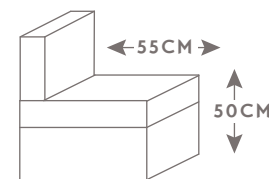

DIVANO

GRADO

italia
LIVING
ITALIAN FEELINGS

MODELLO 5139

GRADO

PROFONDITA'
+
ALTEZZA SEDUTA

SEAT WIDTH (84 CM)

Code 37
Large sofa w/2rcl

Code 64
Large sofa

SEAT WIDTH (64.5 CM)

Code 42
Loveseat w/2 rcl

Code 05
Loveseat

SEAT WIDTH (69 CM)

Code 36
Recliner chair

Code 03
Armchair

SPECIFICHE TECNICHE TECHNICAL SPECIFICATIONS