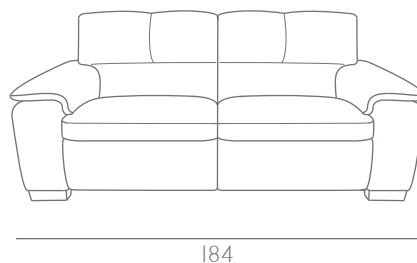

DIVANO

GRADO

italia
LIVING
ITALIAN FEELINGS

MODELLO 5139

GRADO

PROFONDITA'
+
ALTEZZA SEDUTA

SEAT WIDTH (84 CM)

Code 37
Large sofa w/2rcl

Code 64
Large sofa

SEAT WIDTH (64.5 CM)

Code 42
Loveseat w/2 rcl

Code 05
Loveseat

SEAT WIDTH (69 CM)

Code 36
Recliner chair

Code 03
Armchair

SPECIFICHE TECNICHE TECHNICAL SPECIFICATIONS