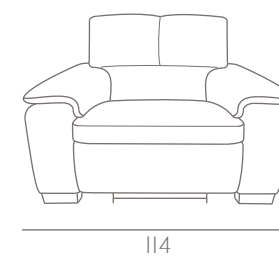

DIVANO

GRADO

italia
LIVING
ITALIAN FEELINGS

MODELLO 5139

GRADO

PROFONDITA'
+
ALTEZZA SEDUTA

SEAT WIDTH (84 CM)

Code 37
Large sofa w/2rcl

Code 64
Large sofa

SEAT WIDTH (64.5 CM)

Code 42
Loveseat w/2 rcl

Code 05
Loveseat

SEAT WIDTH (69 CM)

Code 36
Recliner chair

Code 03
Armchair

SPECIFICHE TECNICHE TECHNICAL SPECIFICATIONS