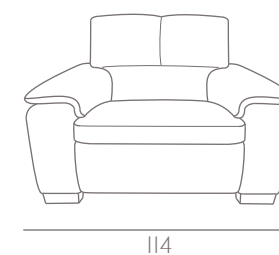

DIVANO

GRADO

italia
LIVING
ITALIAN FEELINGS

MODELLO 5139

GRADO

PROFONDITA'
+
ALTEZZA SEDUTA

SEAT WIDTH (84 CM)

Code 37
Large sofa w/2rcl

Code 64
Large sofa

SEAT WIDTH (64.5 CM)

Code 42
Loveseat w/2 rcl

Code 05
Loveseat

SEAT WIDTH (69 CM)

Code 36
Recliner chair

Code 03
Armchair

SPECIFICHE TECNICHE TECHNICAL SPECIFICATIONS