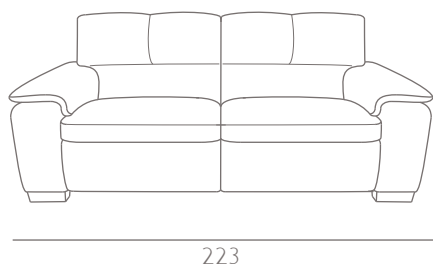

DIVANO

GRADO

italia
LIVING
ITALIAN FEELINGS

MODELLO 5139

GRADO

PROFONDITA'
+
ALTEZZA SEDUTA

SEAT WIDTH (84 CM)

Code 37
Large sofa w/2rcl

Code 64
Large sofa

SEAT WIDTH (64.5 CM)

Code 42
Loveseat w/2 rcl

Code 05
Loveseat

SEAT WIDTH (69 CM)

Code 36
Recliner chair

Code 03
Armchair

SPECIFICHE TECNICHE TECHNICAL SPECIFICATIONS