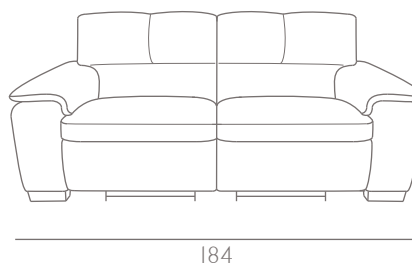

DIVANO

GRADO

italia
LIVING
ITALIAN FEELINGS

MODELLO 5139

GRADO

PROFONDITA'
+
ALTEZZA SEDUTA

SEAT WIDTH (84 CM)

Code 37
Large sofa w/2rcl

Code 64
Large sofa

SEAT WIDTH (64.5 CM)

Code 42
Loveseat w/2 rcl

Code 05
Loveseat

SEAT WIDTH (69 CM)

Code 36
Recliner chair

Code 03
Armchair

SPECIFICHE TECNICHE TECHNICAL SPECIFICATIONS