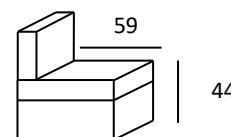

ARMS: stress-resistant polyurethane VITA foam (density 2520) covered with Dacron hollow soft polyester fibre

FEET: Metal base h 2 cm

Depth + Seat Height

Code 64 Large Sofa

Code 05 Loveseat

Cod 00sx/02dx
Armchair 1arm lhf/rhf