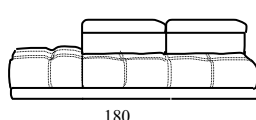

Model 2524 VIVALDI

CARCASS: spruce, chipboard and multilayer panels

SPRINGING: Nosag on seats.

Attention! On version 14, 48, 49, 110, 112, 118 and 119 there is polypropylene and natural latex elastic belts on seats.

PADDING: stress-resistant polyurethane foam available in different densities

SEAT CUSHIONS: stress-resistant polyurethane density 35S CMHR covered with Dacron hollow soft polyester fibre

BACK CUSHIONS: stress-resistant polyurethane density 30SS CMHR covered with Dacron hollow soft polyester fibre

ARMS: stress-resistant polyurethane VITA foam (density 2520) covered with Dacron hollow soft polyester fibre

FEET: Metal base h 2 cm

Depth + Seat Height