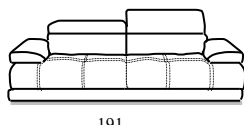

ARMS: stress-resistant polyurethane VITA foam (density 2520) covered with Dacron hollow soft polyester fibre

FEET: Metal base h 2 cm

Depth + Seat Height

Code 64 Large Sofa

Code 05 Loveseat

Cod 00sx/02dx
Armchair 1arm lhf/rhf

Code 03 Armchair W/fixed armrest

Cod 14
rectangular ottoman

Cod 18sx/19dx
1arm Large Sofa

Cod 16sx/17dx
1arm Loveseat

Cod 118
Square corner With
fixed headrests

Cod 119
Square corner With
headrests

Cod 110
Maxi square ottoman