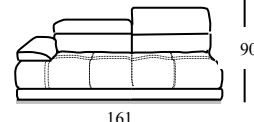

ARMS: stress-resistant polyurethane VITA foam (density 2520) covered with Dacron hollow soft polyester fibre

FEET: Metal base h 2 cm

Depth + Seat Height

Code 64 Large Sofa

Code 05 Loveseat

Cod 00sx/02dx
Armchair 1arm lhf/rhf

Code 03 Armchair W/fixed armrest

Cod 14
rectangular ottoman

Cod 18sx/19dx
1arm Large Sofa

Cod 16sx/17dx
1arm Loveseat

Cod 118
Square corner With
fixed headrests

Cod 119
Square corner With
headrests

Cod 110
Maxi square ottoman