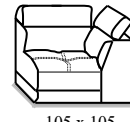

ARMS: stress-resistant polyurethane VITA foam (density 2520) covered with Dacron hollow soft polyester fibre

FEET: Metal base h 2 cm

Depth + Seat Height

Code 64 Large Sofa

Code 05 Loveseat

Cod 00sx/02dx
Armchair 1arm lhf/rhf

Code 03 Armchair W/fixed armrest

Cod 14
rectangular ottoman

Cod 18sx/19dx
1arm Large Sofa

Cod 16sx/17dx
1arm Loveseat

Cod 118
Square corner With
fixed headrests

Cod 119
Square corner With
headrests

Cod 110
Maxi square ottoman

Code 50sx/51dx
Terminal chair lhf/rhf

Code 52sx/53dx
Terminal 2str lhf/rhf

Cod 112
Cut square corner

Cod 120/121
Corner W/headrests and
terminal chair lhf/rhf

Code 48sx/49dx
Chaise longue lhf/rhf

Code 28
Armless loveseat