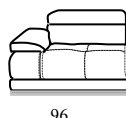

ARMS: stress-resistant polyurethane VITA foam (density 2520) covered with Dacron hollow soft polyester fibre

FEET: Metal base h 2 cm

Depth + Seat Height

Code 64 Large Sofa

Code 05 Loveseat

Cod 00sx/02dx
Armchair 1arm lhf/rhf

Code 03 Armchair W/fixed armrest

Cod 14
rectangular ottoman

Cod 18sx/19dx
1arm Large Sofa

Cod 16sx/17dx
1arm Loveseat

Cod 118
Square corner With
fixed headrests

Cod 119
Square corner With
headrests

Cod 110
Maxi square ottoman