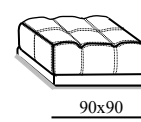

ARMS: stress-resistant polyurethane VITA foam (density 2520) covered with Dacron hollow soft polyester fibre

FEET: Metal base h 2 cm

Depth + Seat Height

Code 64 Large Sofa

Code 05 Loveseat

Cod 00sx/02dx
Armchair 1arm lhf/rhf

Code 03 Armchair W/fixed armrest

Cod 14
rectangular ottoman

Cod 18sx/19dx
1arm Large Sofa

Cod 16sx/17dx
1arm Loveseat

Cod 118
Square corner With
fixed headrests

Cod 119
Square corner With
headrests

Cod 110
Maxi square ottoman

Code 50sx/51dx
Terminal chair lhf/rhf

Code 52sx/53dx
Terminal 2str lhf/rhf

Cod 112
Cut square corner

Cod 120/121
Corner W/headrests and
terminal chair lhf/rhf

Code 48sx/49dx
Chaise longue lhf/rhf

Code 28
Armless loveseat