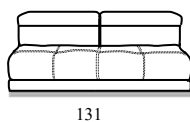

ARMS: stress-resistant polyurethane VITA foam (density 2520) covered with Dacron hollow soft polyester fibre

FEET: Metal base h 2 cm

Depth + Seat Height

Code 64 Large Sofa

Code 05 Loveseat

Cod 00sx/02dx
Armchair 1arm lhf/rhf

Code 03 Armchair W/fixed armrest

Cod 14
rectangular ottoman

Cod 18sx/19dx
1arm Large Sofa

Cod 16sx/17dx
1arm Loveseat

Cod 118
Square corner With
fixed headrests

Cod 119
Square corner With
headrests

Cod 110
Maxi square ottoman

Code 50sx/51dx
Terminal chair lhf/rhf

Code 52sx/53dx
Terminal 2str lhf/rhf

Cod 112
Cut square corner

Cod 120/121
Corner W/headrests and
terminal chair lhf/rhf

Code 48sx/49dx
Chaise longue lhf/rhf

Code 28
Armless loveseat