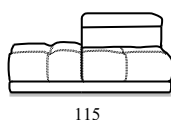

Code 48sx/49dx
Chaise longue lhf/rhf