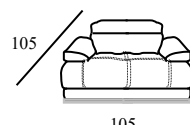

Code 03 Armchair W/fixed armrest