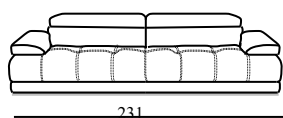

PADDING: stress-resistant polyurethane foam available in different densities

SEAT CUSHIONS: stress-resistant polyurethane density 35S CMHR covered with Dacron hollow soft polyester fibre

BACK CUSHIONS: stress-resistant polyurethane density 30SS CMHR covered with Dacron hollow soft polyester fibre

ARMS: stress-resistant polyurethane VITA foam (density 2520) covered with Dacron hollow soft polyester fibre

FEET: Metal base h 2 cm

Depth + Seat Height

Code 64 Large Sofa

Code 05 Loveseat

Cod 00sx/02dx
Armchair 1arm lhf/rhf