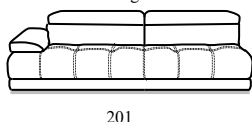

Cod 18sx/19dx
1arm Large Sofa

Code 50sx/51dx
Terminal chair lhf/rhf