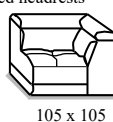

ARMS: stress-resistant polyurethane VITA foam (density 2520) covered with Dacron hollow soft polyester fibre

FEET: Metal base h 2 cm

Depth + Seat Height

Code 64 Large Sofa

Code 05 Loveseat

Cod 00sx/02dx
Armchair 1arm lhf/rhf

Code 03 Armchair W/fixed armrest

Cod 14
rectangular ottoman

Cod 18sx/19dx
1arm Large Sofa

Cod 16sx/17dx
1arm Loveseat

Cod 118
Square corner With
fixed headrests

Cod 119
Square corner With
headrests

Cod 110
Maxi square ottoman

Code 50sx/51dx
Terminal chair lhf/rhf

Code 52sx/53dx
Terminal 2str lhf/rhf

Cod 112
Cut square corner

Cod 120/121
Corner W/headrests and
terminal chair lhf/rhf

Code 48sx/49dx
Chaise longue lhf/rhf

Code 28
Armless loveseat