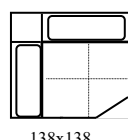

ARMS: stress-resistant polyurethane VITA foam (density 2520) covered with Dacron hollow soft polyester fibre

FEET: Metal base h 2 cm

Depth + Seat Height

Code 64 Large Sofa

Code 05 Loveseat

Cod 00sx/02dx
Armchair 1arm lhf/rhf

Code 03 Armchair W/fixed armrest

Cod 14
rectangular ottoman

Cod 18sx/19dx
1arm Large Sofa

Cod 16sx/17dx
1arm Loveseat

Cod 118
Square corner With
fixed headrests

Cod 119
Square corner With
headrests

Cod 110
Maxi square ottoman

Code 50sx/51dx
Terminal chair lhf/rhf

Code 52sx/53dx
Terminal 2str lhf/rhf

Cod 112
Cut square corner

Cod 120/121
Corner W/headrests and
terminal chair lhf/rhf

Code 48sx/49dx
Chaise longue lhf/rhf

Code 28
Armless loveseat