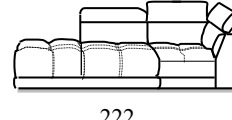

ARMS: stress-resistant polyurethane VITA foam (density 2520) covered with Dacron hollow soft polyester fibre

FEET: Metal base h 2 cm

Depth + Seat Height

Code 64 Large Sofa

Code 05 Loveseat

Cod 00sx/02dx
Armchair 1arm lhf/rhf

Code 03 Armchair W/fixed armrest

Cod 14
rectangular ottoman

Cod 18sx/19dx
1arm Large Sofa

Cod 16sx/17dx
1arm Loveseat

Cod 118
Square corner With
fixed headrests

Cod 119
Square corner With
headrests

Cod 110
Maxi square ottoman

Code 50sx/51dx
Terminal chair lhf/rhf

Code 52sx/53dx
Terminal 2str lhf/rhf

Cod 112
Cut square corner

Cod 120/121
Corner W/headrests and
terminal chair lhf/rhf

Code 48sx/49dx
Chaise longue lhf/rhf

Code 28
Armless loveseat