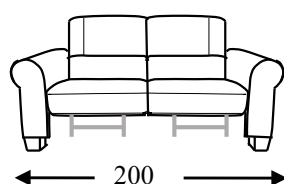

BACK CUSHIONS: Fiber

ARMS: stress-resistant polyurethane VITA foam (density 3037) covered with Dacron hollow soft polyester fibre

WOODEN : h. 8.5 cm

MECHANISM: only electric recliner

Code 64 Large sofa

Code 09 Sofa

Code 05 Loveseat

Code 03 Armchair

Code 37 Large Sofa
w/ 2 recliners

Code 90 Sofa w/ 2
recliners

Code 42 Loveseat w/
2 recliners

Code 36 Recliner chair

Depth + Seat Height