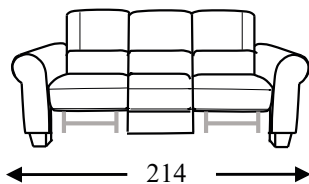

BACK CUSHIONS: Fiber

ARMS: stress-resistant polyurethane VITA foam (density 3037) covered with Dacron hollow soft polyester fibre

WOODEN : h. 8.5 cm

MECHANISM: only electric recliner

Code 64 Large sofa

Code 09 Sofa

Code 05 Loveseat

Code 03 Armchair

Code 37 Large Sofa
w/ 2 recliners

Code 90 Sofa w/ 2
recliners

Code 42 Loveseat w/
2 recliners

Code 36 Recliner chair

Depth + Seat Height