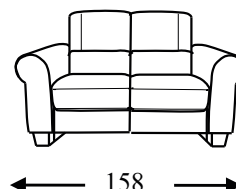

BACK CUSHIONS: Fiber

ARMS: stress-resistant polyurethane VITA foam (density 3037) covered with Dacron hollow soft polyester fibre

WOODEN : h. 8.5 cm

MECHANISM: only electric recliner

Code 64 Large sofa

Code 09 Sofa

Code 05 Loveseat

Code 03 Armchair

Code 37 Large Sofa
w/ 2 recliners

Code 90 Sofa w/ 2
recliners

Code 42 Loveseat w/
2 recliners

Code 36 Recliner chair

Depth + Seat Height