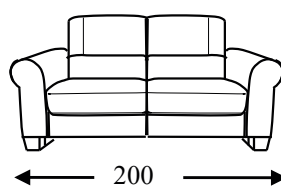

BACK CUSHIONS: Fiber

ARMS: stress-resistant polyurethane VITA foam (density 3037) covered with Dacron hollow soft polyester fibre

WOODEN : h. 8.5 cm

MECHANISM: only electric recliner

Code 64 Large sofa

Code 09 Sofa

Code 05 Loveseat

Code 03 Armchair

Code 37 Large Sofa
w/ 2 recliners

Code 90 Sofa w/ 2
recliners

Code 42 Loveseat w/
2 recliners

Code 36 Recliner chair

Depth + Seat Height