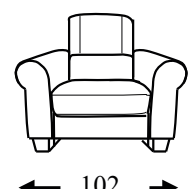

BACK CUSHIONS: Fiber

ARMS: stress-resistant polyurethane VITA foam (density 3037) covered with Dacron hollow soft polyester fibre

WOODEN : h. 8.5 cm

MECHANISM: only electric recliner

Code 64 Large sofa

Code 09 Sofa

Code 05 Loveseat

Code 03 Armchair

Code 37 Large Sofa
w/ 2 recliners

Code 90 Sofa w/ 2
recliners

Code 42 Loveseat w/
2 recliners

Code 36 Recliner chair

Depth + Seat Height