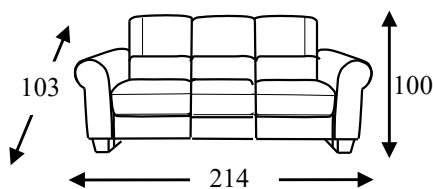

Model 2563 VENERE

CARCASS: spruce, chipboard and multilayers panels

SPRINGING: Rings on back and on seats

SEAT CUSHIONS: stress-resistant polyurethane VITA foam (density 35SCMHR) covered with soft polyester fibre

BACK CUSHIONS: Fiber

ARMS: stress-resistant polyurethane VITA foam (density 3037) covered with Dacron hollow soft polyester fibre

WOODEN : h. 8.5 cm

MECHANISM: only electric recliner

Code 64 Large sofa

Code 09 Sofa

Code 05 Loveseat

Code 03 Armchair

Code 37 Large Sofa
w/ 2 recliners

Code 90 Sofa w/ 2
recliners

Code 42 Loveseat w/
2 recliners

Code 36 Recliner chair

Depth + Seat Height