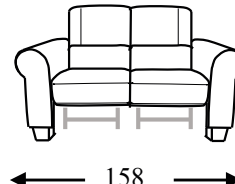

BACK CUSHIONS: Fiber

ARMS: stress-resistant polyurethane VITA foam (density 3037) covered with Dacron hollow soft polyester fibre

WOODEN : h. 8.5 cm

MECHANISM: only electric recliner

Code 64 Large sofa

Code 09 Sofa

Code 05 Loveseat

Code 03 Armchair

Code 37 Large Sofa
w/ 2 recliners

Code 90 Sofa w/ 2
recliners

Code 42 Loveseat w/
2 recliners

Code 36 Recliner chair

Depth + Seat Height