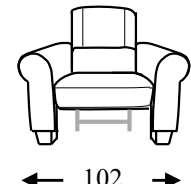

BACK CUSHIONS: Fiber

ARMS: stress-resistant polyurethane VITA foam (density 3037) covered with Dacron hollow soft polyester fibre

WOODEN : h. 8.5 cm

MECHANISM: only electric recliner

Code 64 Large sofa

Code 09 Sofa

Code 05 Loveseat

Code 03 Armchair

Code 37 Large Sofa
w/ 2 recliners

Code 90 Sofa w/ 2
recliners

Code 42 Loveseat w/
2 recliners

Code 36 Recliner chair

Depth + Seat Height