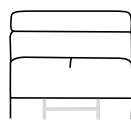

Largeur d'assise : 75 cm

**Code 27**

Armless large sofa

— 150 —

**Code 01**

Armless chair

— 75 —

**Code 58sx/59dx**

Corner and terminal chair

— 230 —

**Code 86sx/87dx**

Corner + armless chair

— 187 —

**Code 238/239**

Armless 1 recliner Large

— 150 —

**Code 174**

Armless recliner chair

— 75 —

**Code 138sx/139dx**  
corner + armless large sofa

— 262 —

**Code 171**

Armless recliner large sofa

— 150 —