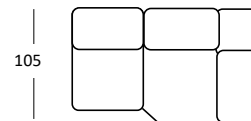

Largeur d'assise : 75 cm

**Code 27**

Armless large sofa

— 150 —

**Code 01**

Armless chair

— 75 —

**Code 58sx/59dx**

Corner and terminal chair

— 230 —

**Code 86sx/87dx**

Corner + armless chair

— 187 —

**Code 238/239**

Armless 1 recliner Large

— 150 —