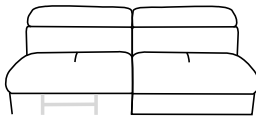

**Code 129**

Armless large sofa bed

**Code 130**

Armless loveseat bed

**Code 131**

Armless chair bed

Largeur d'assise : 90 cm

**Code 127**

Largeur d'assise : 75 cm

**Code 27**

Armless large sofa

— 150 —

**Code 01**

Armless chair

— 75 —

**Code 58sx/59dx**

Corner and terminal chair

— 230 —

**Code 86sx/87dx**

Corner + armless chair

— 187 —

**Code 238/239**

Armless 1 recliner Large

— 150 —

**Code 174**

Armless recliner chair

— 75 —

**Code 138sx/139dx**  
corner + armless large sofa

— 262 —

**Code 171**

Armless recliner large sofa

— 150 —