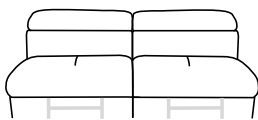

Corner and terminal chair

— 230 —

**Code 86sx/87dx**

Corner + armless chair

— 187 —

**Code 238/239**

Armless 1 recliner Large

— 150 —

**Code 174**

Armless recliner chair

— 75 —

**Code 138sx/139dx**  
corner + armless large sofa

— 262 —

**Code 171**

Armless recliner large sofa

— 150 —

**Code 62sx/61dx**

corner + armless relax chair

— 187 —

**Code 162sx/161dx**

corner + armless large sofa 1relax

— 262 —

Largeur d'assise : 60 cm

**Code 28**