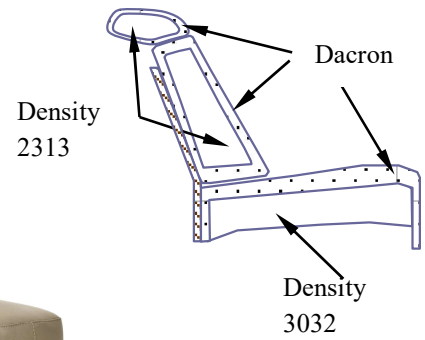

MEDITA

Model **2753 MARIPOSA**

CARCASS: spruce, chipboard and multilayer panels

SPRINGING: polypropylene and natural elastic belts on seats

PADDING: stress-resistant polyurethane foam available in different densities

ARMS: stress-resistant polyurethane VITA foam (density 3032) covered with Dacron hollow soft polyester fibre

FEET: Metal base h. 14 cm

Code 224

Code 64 Large Sofa

Depth + Seat Height