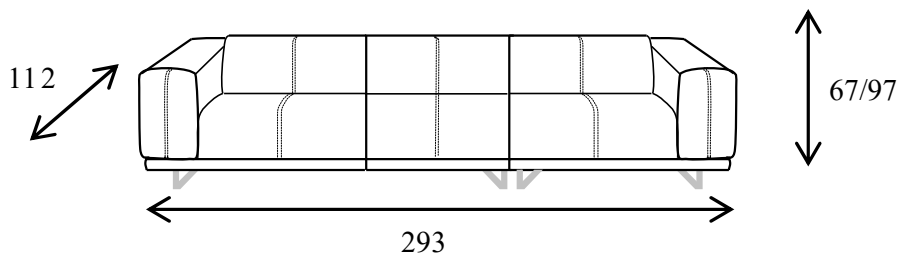

MEDITA

Model **2753 MARIPOSA**

CARCASS: spruce, chipboard and multilayer panels

SPRINGING: polypropylene and natural elastic belts on seats

PADDING: stress-resistant polyurethane foam available in different densities

ARMS: stress-resistant polyurethane VITA foam (density 3032) covered with Dacron hollow soft polyester fibre

FEET: Metal base h. 14 cm

Code 224

Code 64 Large Sofa

Depth + Seat Height