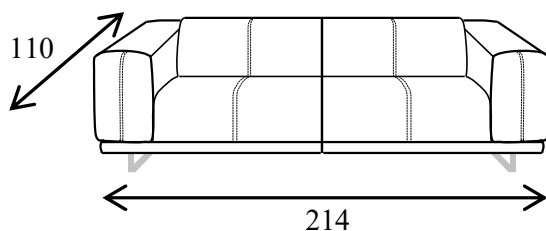

ARMS: stress-resistant polyurethane VITA foam (density 3032) covered with Dacron hollow soft polyester fibre

FEET: Metal base h. 14 cm

Code 224

Code 64 Large Sofa

Depth + Seat Height