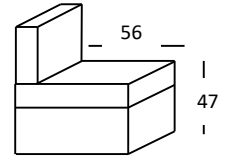

ARMS: stress-resistant polyurethane VITA foam (density 3032) covered with Dacron hollow soft polyester fibre

METAL FEET: h. 12 cm

MECCANISM: Only electric recliner

Seat width : 86 cm

Code 64 Large Sofa

210

Code 32sx/33dx Large sofa 1 arm
1 recl lhf/rhf

190

Code 106sx/107dx
Maxi chair 1 arm lhf/rhf

105

Code 101
Maxi armless chair

85

Code 40sx/41dx Large
sofa 1 recliner lhf/rhf

210

Code 18sx/19dx Large sofa 1 arm
lhf/rhf

190

Code 84sx/85dx Recliner
Maxi chair 1 arm lhf/rhf

105

Code 37 Large sofa
w/2 recliners

210

Code 152sx/153dx Large sofa 1
arm 2 recl lhf/rhf

190

Code 111
Square Corner

103x103

Model 5221 ERIN

Seat width : 76 cm

Code 09 Sofa

190

Code 154sx/155dx Sofa 1 arm 1
rel lhf/rhf

170