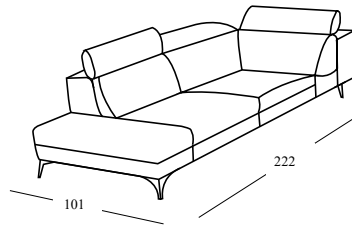

Code 58sx/59dx Corner w /
terminal chair lhf/rhf

101

222