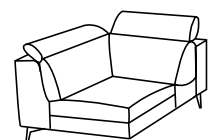

Code 32sx/33dx Large sofa 1 arm
1 recl lhf/rhf

190

Code 106sx/107dx
Maxi chair 1 arm lhf/rhf

105

Code 101
Maxi armless chair

85

Code 40sx/41dx Large
sofa 1 recliner lhf/rhf

210

Code 18sx/19dx Large sofa 1 arm
lhf/rhf

190

Code 84sx/85dx Recliner
Maxi chair 1 arm lhf/rhf

105

Code 37 Large sofa
w/2 recliners

210

Code 152sx/153dx Large sofa 1
arm 2 recl lhf/rhf

190

Code 111
Square Corner

103x103

Model 5221 ERIN

Seat width : 76 cm

Code 09 Sofa

190

Code 154sx/155dx Sofa 1 arm 1
rel lhf/rhf

170