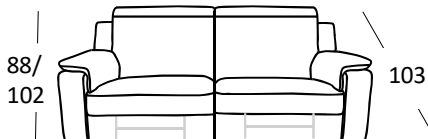

ARMS: stress-resistant polyurethane VITA foam (density 3032) covered with Dacron hollow soft polyester fibre

METAL FEET: h. 12 cm

MECCANISM: Only electric recliner

Seat width : 86 cm

Code 64 Large Sofa

210

Code 32sx/33dx Large sofa 1 arm
1 recl lhf/rhf

190

Code 106sx/107dx
Maxi chair 1 arm lhf/rhf

105

Code 101
Maxi armless chair

85

Code 40sx/41dx Large
sofa 1 recliner lhf/rhf

210

Code 18sx/19dx Large sofa 1 arm
lhf/rhf

190

Code 84sx/85dx Recliner
Maxi chair 1 arm lhf/rhf

105

Code 37 Large sofa
w/2 recliners

210

Code 152sx/153dx Large sofa 1
arm 2 recl lhf/rhf

190

Code 111
Square Corner

103x103

Model 5221 ERIN

Seat width : 76 cm

Code 09 Sofa

190

Code 154sx/155dx Sofa 1 arm 1
rel lhf/rhf

170