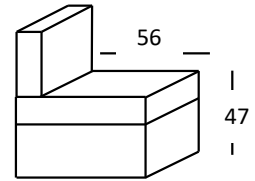

**Depth +
Seat Height**

Model 5221 ERIN

CARCASS: spruce, chipboard and multilayers panels

SUSPENSIONS: polypropylene and natural elastic belts on back and rings on seats

PADDING: stress-resistant polyurethane foam available in different densities

ARMS: stress-resistant polyurethane VITA foam (density 3032) covered with Dacron hollow soft polyester fibre

METAL FEET: h. 12 cm

MECCANISM: Only electric recliner

Seat width : 86 cm

Code 64 Large Sofa

210

Code 00sx/02dx Armchair
1 arm lhf/rhf

95

Code 192sx/193dx Sofa 1 arm
2 rel lhf/rhf

170

Seat width : 66 cm

Code 05 Loveseat

170

Code 30sx/31dx Loveseat 1 arm 1
rel lhf/rhf