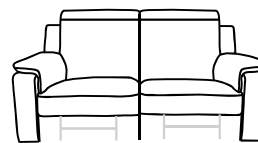

150

Code 42 Loveseat
w/2 recliners