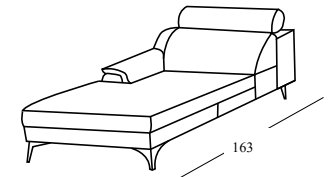

Code 48sx/49dx Chaise
Longue lhf/rhf

95

163

95

95