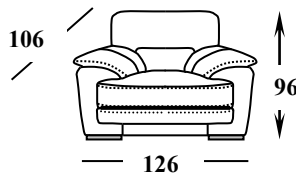

**BACK CUSHIONS:** Fiber

**ARMS:** stress-resistant polyurethane VITA foam (density 2520)

**WOODEN FEET:** h 3.5 cm

Code 65 Maxi Sofa

Code 64 Large Sofa

Code 09 Sofa

Code 05 Loveseat

Code 03 Armchair