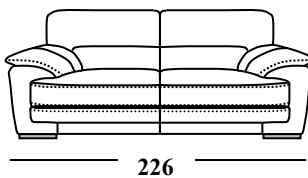

**BACK CUSHIONS:** Fiber

**ARMS:** stress-resistant polyurethane VITA foam (density 2520)

**WOODEN FEET:** h 3.5 cm

Code 65 Maxi Sofa

Code 64 Large Sofa

Code 09 Sofa

Code 05 Loveseat

Code 03 Armchair