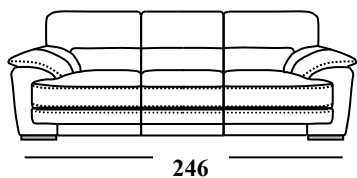

# Model 2306 Brunello

**CARCASS:** spruce, chipboard and multilayers panels

**SPRINGING:** springs on seats

**PADDING:** stress-resistant polyurethane foam in different densities

**SEAT CUSHIONS:** stress-resistant polyurethane VITA foam (density 35SCMHR) covered with Dacron hollow soft polyester fiber

**BACK CUSHIONS:** Fiber

**ARMS:** stress-resistant polyurethane VITA foam (density 2520)

**WOODEN FEET:** h 3.5 cm

Code 65 Maxi Sofa

Code 64 Large Sofa

Code 09 Sofa

Code 05 Loveseat

Code 03 Armchair