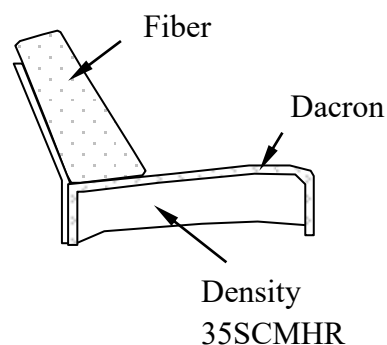

# Model 2306 Brunello

**CARCASS:** spruce, chipboard and multilayers panels

**SPRINGING:** springs on seats

**PADDING:** stress-resistant polyurethane foam in different densities

**SEAT CUSHIONS:** stress-resistant polyurethane VITA foam (density 35SCMHR) covered with Dacron hollow soft polyester fiber

**BACK CUSHIONS:** Fiber

**ARMS:** stress-resistant polyurethane VITA foam (density 2520)

**WOODEN FEET:** h 3.5 cm

Code 65 Maxi Sofa

Code 64 Large Sofa

Code 09 Sofa

Code 05 Loveseat

Code 03 Armchair