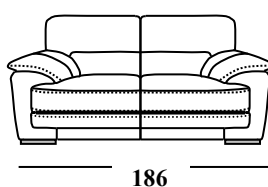

**BACK CUSHIONS:** Fiber

**ARMS:** stress-resistant polyurethane VITA foam (density 2520)

**WOODEN FEET:** h 3.5 cm

Code 65 Maxi Sofa

Code 64 Large Sofa

Code 09 Sofa

Code 05 Loveseat

Code 03 Armchair