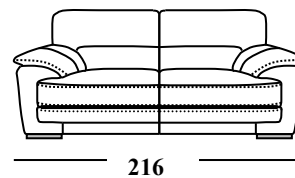

**BACK CUSHIONS:** Fiber

**ARMS:** stress-resistant polyurethane VITA foam (density 2520)

**WOODEN FEET:** h 3.5 cm

Code 65 Maxi Sofa

Code 64 Large Sofa

Code 09 Sofa

Code 05 Loveseat

Code 03 Armchair