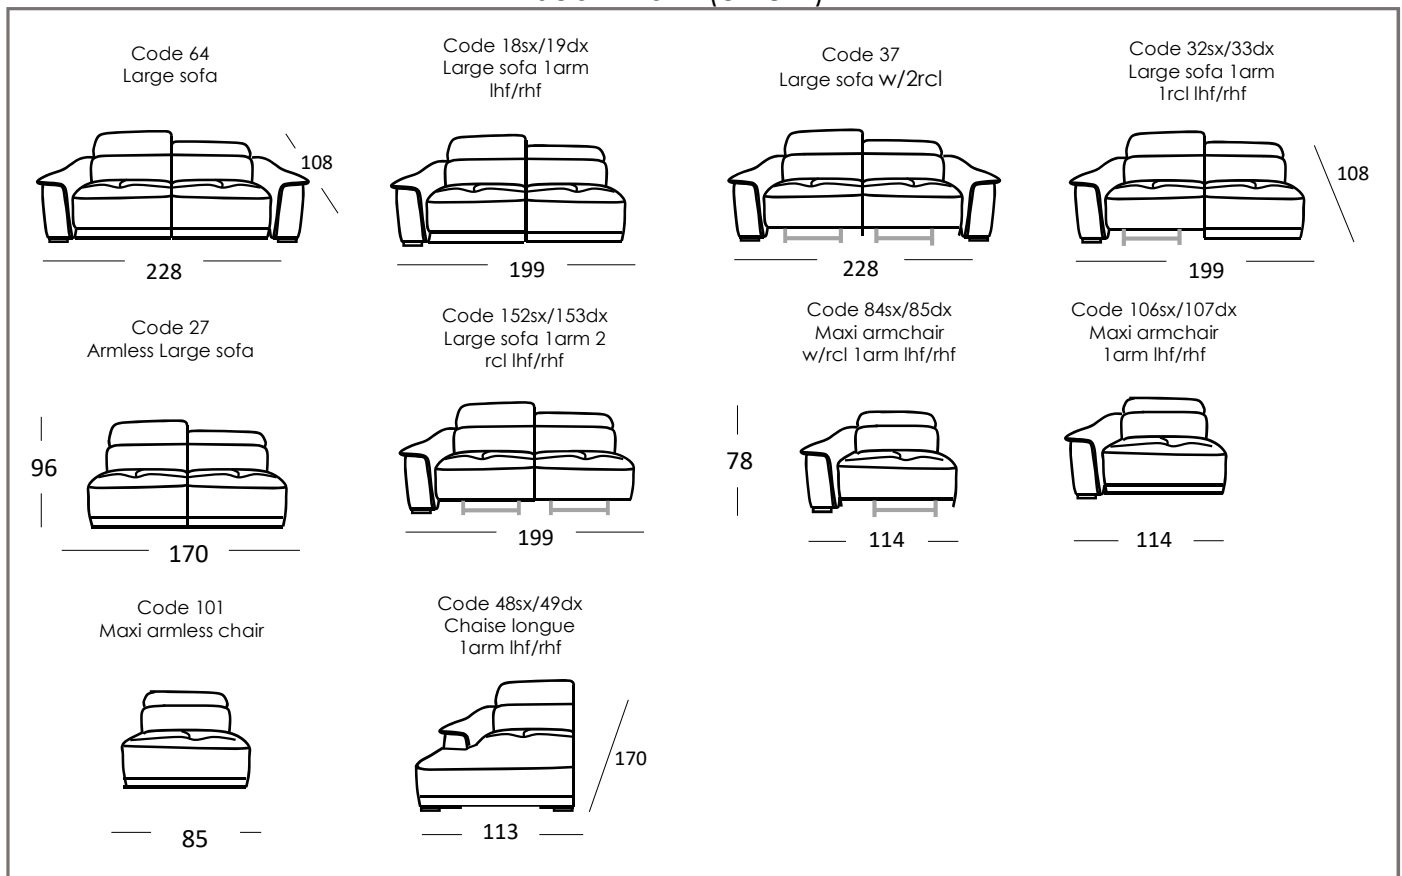

## Model 2707 Aurelia

**CARCASS:** spruce, chipboard and multilayer panels

**SPRINGING:** polypropylene and natural elastic belts on back and rings on seats

**PADDING:** stress-resistant poldensities

**SEAT CUSHIONS:** stress-resistant polyurethane density 35S CMHR covered with Dacron hollow soft polyester fibre

**WOODEN FEET:** h 4cm

**MECHANISM:** only electric recliner

Seat width (84 cm)

Depth + Seat Height

# Model 2707 Aurelia

Seat width (62 cm)

Depth + Seat Height