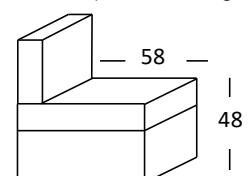

**WOODEN FEET:** h 4cm

**MECHANISM:** only electric recliner

Seat width (84 cm)

Depth + Seat Height

# Model 2707 Aurelia

Seat width (62 cm)

Depth + Seat Height