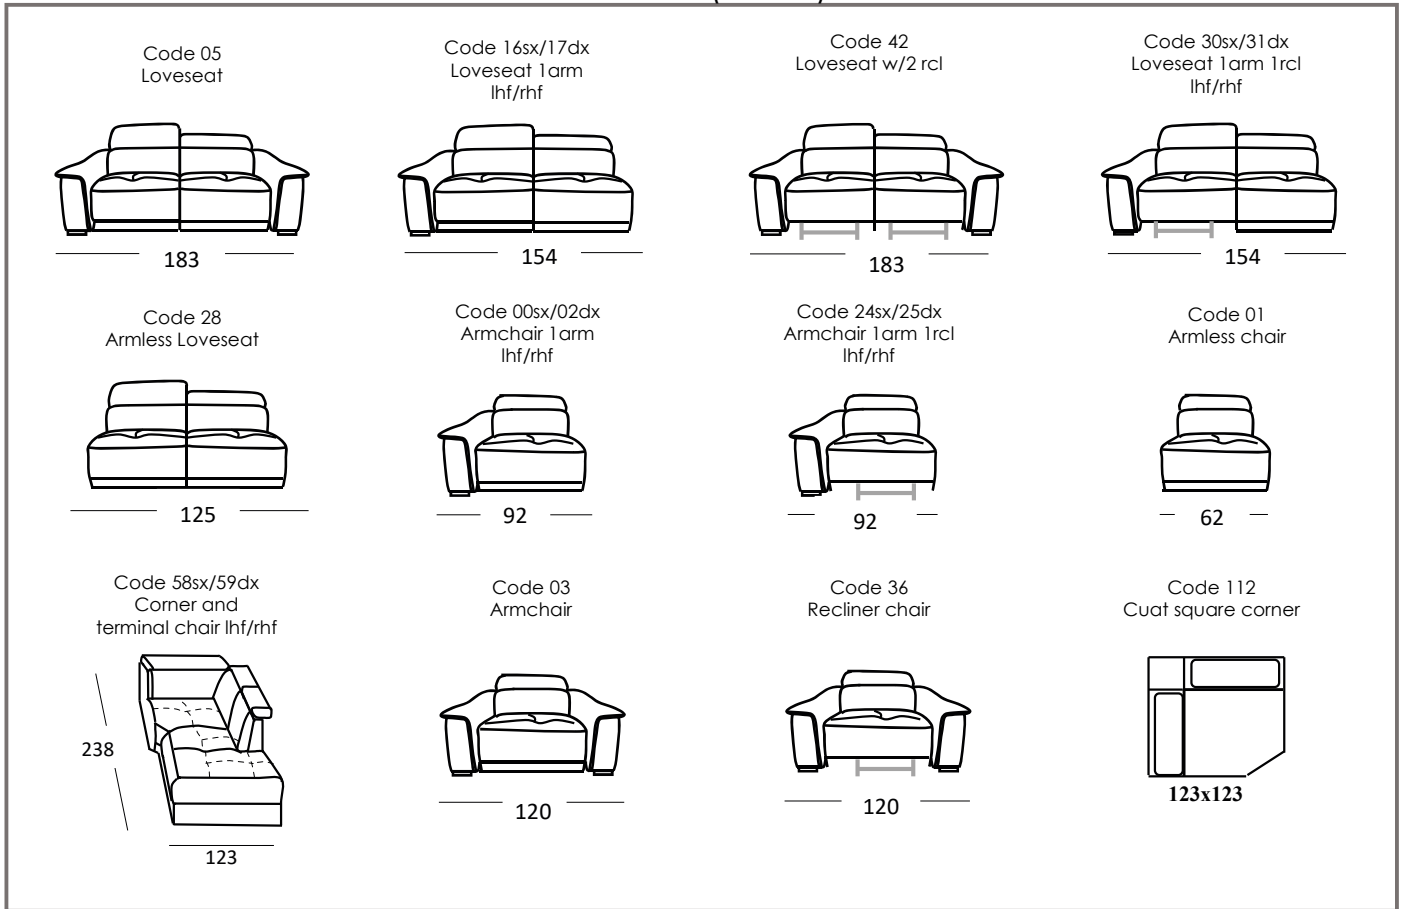

**WOODEN FEET:** h 4cm

**MECHANISM:** only electric recliner

Seat width (84 cm)

Depth + Seat Height

# Model 2707 Aurelia

Seat width (62 cm)

Depth + Seat Height